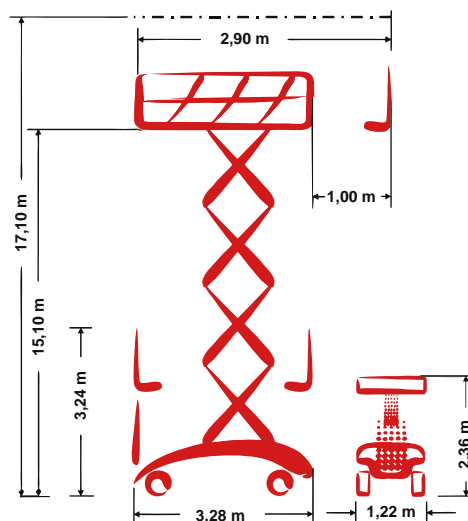

Product diagram

We reserve the right to make technical changes / improvements.

Platformers Business

PB Liftechnik GmbH | Gewerbegebiet Gassenäcker | 89429 Oberbechingen

Telefon: +49 (0) 90 77 - 95 00 - 0 | Telefax: +49 (0) 90 77 - 95 00 - 40

E-Mail: info@pbgmbh.de | Website: www.pbgmbh.de